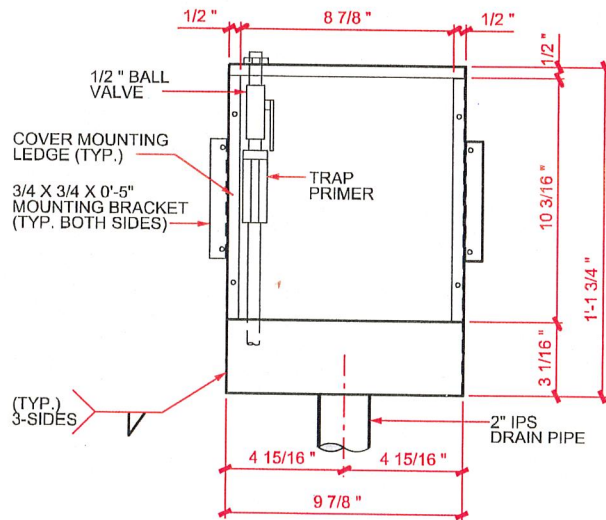

Model BLC-CDB/TP-02
With Trap Primer

Patent US 10 676 909 B2

COVER

COVER

BOX TOP VIEW

BOX TOP VIEW

BOX FRONT VIEW

BOX FRONT VIEW

**8X10 CONDENSATE DRAIN BOX
WITH TRAP GUARD
MODEL NO. : BLC-CDB/TG-01**

**8X14 CONDENSATE DRAIN BOX
WITH TRAP PRIMER
MODEL NO. : BLC-CDB/TP-02**