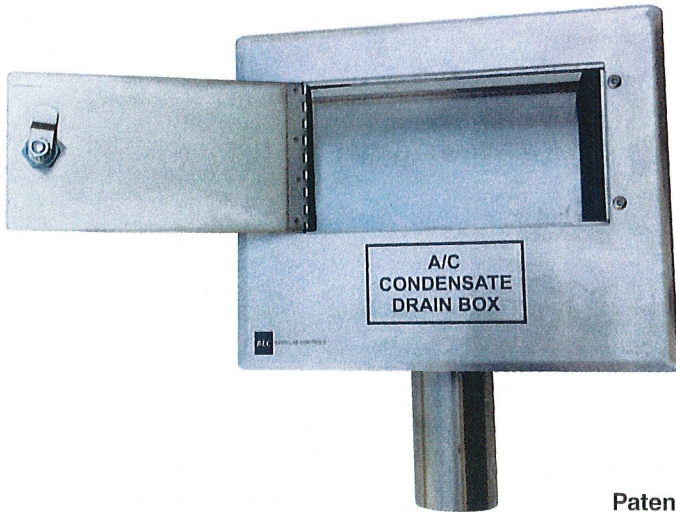

BASIC LAB CONTROLS
www.basiclabcontrols.com

BLC Series

Stainless Steel Condensate Drain Box

MANUFACTURED AND ASSEMBLED IN THE USA 

AVAILABLE WITH OR WITHOUT DOOR
AVAILABLE WITH LOUVERED DOOR

Model BLC-CDB/TG-01
With Trap Guard

Model BLC-CDB/TP-02
With Trap Primer

Patent US 10 676 909 B2

COVER

COVER

BOX TOP VIEW

BOX TOP VIEW

BOX FRONT VIEW

BOX FRONT VIEW

**8X10 CONDENSATE DRAIN BOX
WITH TRAP GUARD
MODEL NO. : BLC-CDB/TG-01**

**8X14 CONDENSATE DRAIN BOX
WITH TRAP PRIMER
MODEL NO. : BLC-CDB/TP-02**