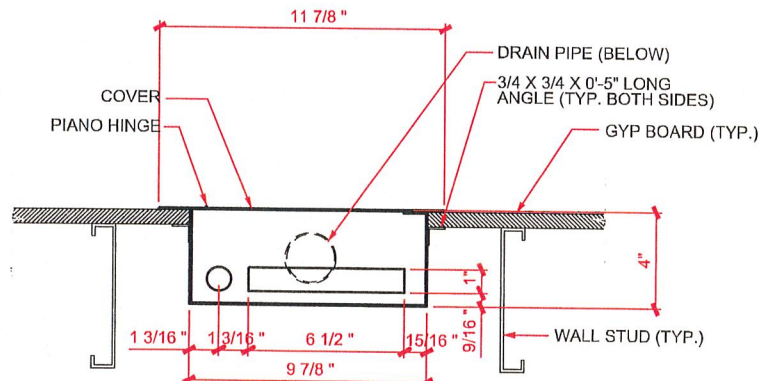

Model BLC-CDB/TP-02
With Trap Primer

Patent US 10 676 909 B2

COVER

COVER

BOX TOP VIEW

BOX TOP VIEW

BOX FRONT VIEW

BOX FRONT VIEW

**8X10 CONDENSATE DRAIN BOX
WITH TRAP GUARD
MODEL NO. : BLC-CDB/TG-01**

**8X14 CONDENSATE DRAIN BOX
WITH TRAP PRIMER
MODEL NO. : BLC-CDB/TP-02**