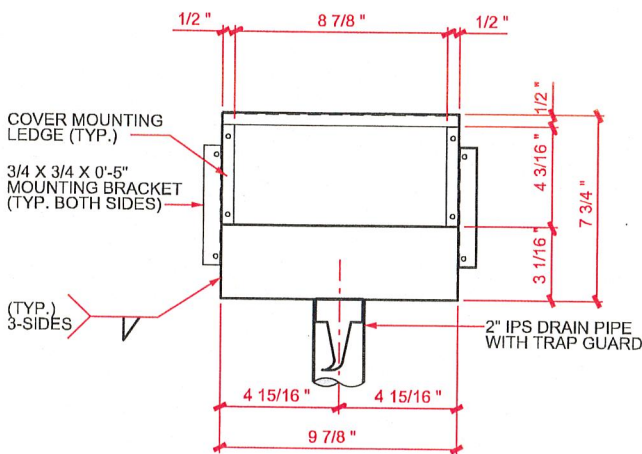

Model BLC-CDB/TP-02
With Trap Primer

Patent US 10 676 909 B2

COVER

COVER

BOX TOP VIEW

BOX TOP VIEW

BOX FRONT VIEW

BOX FRONT VIEW

**8X10 CONDENSATE DRAIN BOX
WITH TRAP GUARD
MODEL NO. : BLC-CDB/TG-01**

**8X14 CONDENSATE DRAIN BOX
WITH TRAP PRIMER
MODEL NO. : BLC-CDB/TP-02**