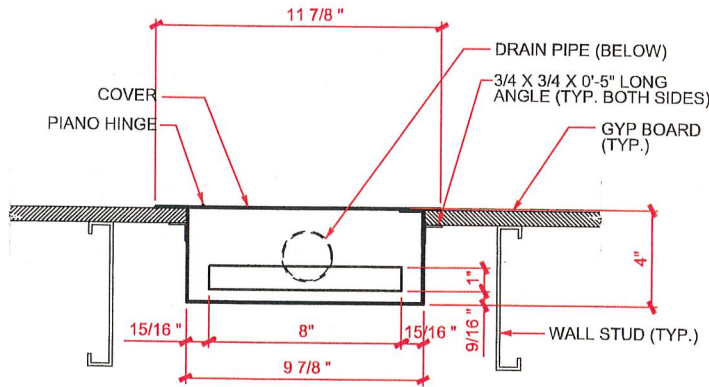

Model BLC-CDB/TP-02
With Trap Primer

Patent US 10 676 909 B2

COVER

COVER

BOX TOP VIEW

BOX TOP VIEW

BOX FRONT VIEW

BOX FRONT VIEW

**8X10 CONDENSATE DRAIN BOX
WITH TRAP GUARD
MODEL NO. : BLC-CDB/TG-01**

**8X14 CONDENSATE DRAIN BOX
WITH TRAP PRIMER
MODEL NO. : BLC-CDB/TP-02**