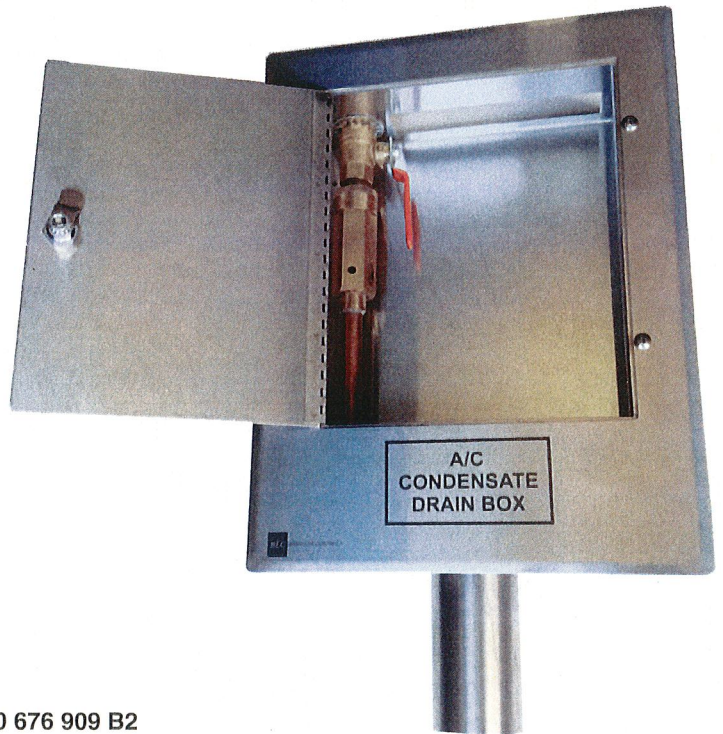

BASIC LAB CONTROLS
www.basiclabcontrols.com

BLC Series

Stainless Steel Condensate Drain Box

MANUFACTURED AND ASSEMBLED IN THE USA 

AVAILABLE WITH OR WITHOUT DOOR
AVAILABLE WITH LOUVERED DOOR

Model BLC-CDB/TG-01
With Trap Guard

Model BLC-CDB/TP-02
With Trap Primer

Patent US 10 676 909 B2

COVER

COVER

BOX TOP VIEW

BOX TOP VIEW

BOX FRONT VIEW

BOX FRONT VIEW

**8X10 CONDENSATE DRAIN BOX
WITH TRAP GUARD
MODEL NO. : BLC-CDB/TG-01**

**8X14 CONDENSATE DRAIN BOX
WITH TRAP PRIMER
MODEL NO. : BLC-CDB/TP-02**