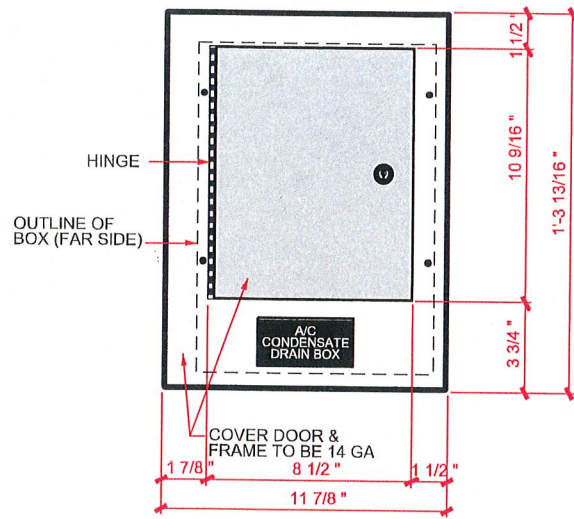

BASIC LAB CONTROLS
www.basiclabcontrols.com

BLC Series

Stainless Steel Condensate Drain Box

MANUFACTURED AND ASSEMBLED IN THE USA 

AVAILABLE WITH OR WITHOUT DOOR
AVAILABLE WITH LOUVERED DOOR

Model BLC-CDB/TG-01
With Trap Guard

Model BLC-CDB/TP-02
With Trap Primer

Patent US 10 676 909 B2

COVER

COVER

BOX TOP VIEW

BOX TOP VIEW

BOX FRONT VIEW

BOX FRONT VIEW

**8X10 CONDENSATE DRAIN BOX
WITH TRAP GUARD
MODEL NO. : BLC-CDB/TG-01**

**8X14 CONDENSATE DRAIN BOX
WITH TRAP PRIMER
MODEL NO. : BLC-CDB/TP-02**