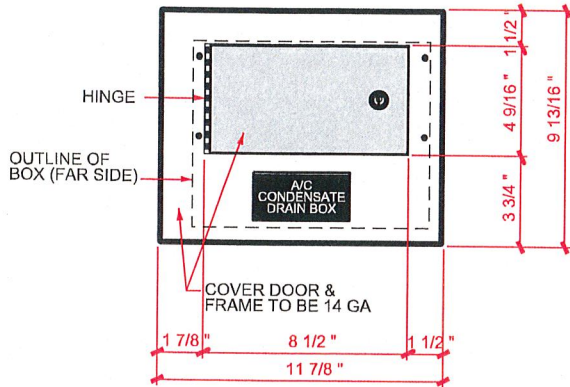

BASIC LAB CONTROLS
www.basiclabcontrols.com

BLC Series

Stainless Steel Condensate Drain Box

MANUFACTURED AND ASSEMBLED IN THE USA 

AVAILABLE WITH OR WITHOUT DOOR
AVAILABLE WITH LOUVERED DOOR

Model BLC-CDB/TG-01
With Trap Guard

Model BLC-CDB/TP-02
With Trap Primer

Patent US 10 676 909 B2

COVER

COVER

BOX TOP VIEW

BOX TOP VIEW

BOX FRONT VIEW

BOX FRONT VIEW

**8X10 CONDENSATE DRAIN BOX
WITH TRAP GUARD
MODEL NO. : BLC-CDB/TG-01**

**8X14 CONDENSATE DRAIN BOX
WITH TRAP PRIMER
MODEL NO. : BLC-CDB/TP-02**